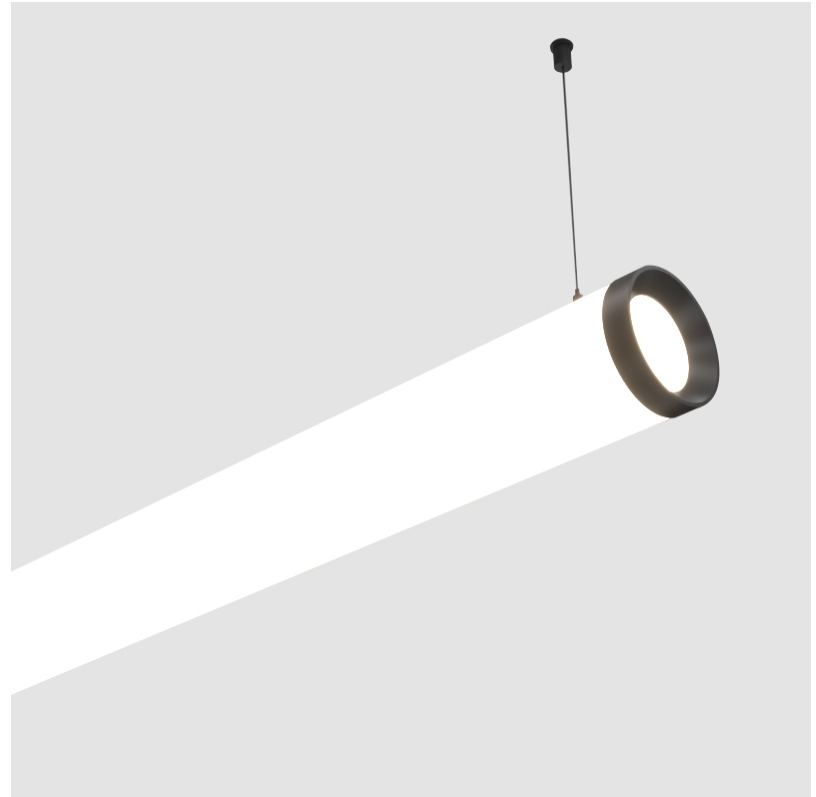

GENERAL

Series: Bunga Plus
Brand: Prolicht
Division: Architectural
Mounting Type: Suspension
Mounting Location: Ceiling
Subcategory: Profile

PHYSICAL

Shape: Cylinder
Length (mm): 2058
Length (in): 81
Width (mm): 115
Width (in): 4 1/2
Height (mm): 115
Height (in): 4 1/2
Max. Overall Height (mm): 2115
Max. Overall Height (in): 83 1/4
Light Distribution: Omnidirectional
Weight (kg): 6.492
Weight (lbs): 14.312
Diffuser: [PMMA - Opal](#)
Fixture Finish: [SSR / BKV / CWI / CRY / HAB / UFT / ITA / RUA / FTG / MYG / LOD / PUS / FRO / FUP / KIA / POP / BLS / SPG / MEY / GOH / GUM / CHC / COM / ABZ / JAG / OBR / MOS / ROR](#)
Fixture Material: Aluminum
Cable Details: [2000mm or 4000mm Transparent Cable](#)
Upon Request: Cable colour - White / Black / Orange / Red

ELECTRICAL

Lamp Type: LED (Zhaga Standard)
Input Wattage (W): 35
Total Output Wattage (W): 28 / 22.8 (3500K)
Dimming: [Non-Dimming / Phase Dimming (120Vac only) / 0-10V Dimming](#)
Driver Included: Yes
Driver Location: Integrated
Driver Type: Constant Current - 120 / 277Vac
Driver Class: Class 2
Input Voltage (V): 120 - 277
Constant Current (MA): 350 / 500 (3500K)

LED

Color Temperature (°K): [3000 / 3500 / 4000](#)
Max. Delivered Lumen (lm): 3870 / 4008 / 4090
CRI: >80 CRI
Lamp Life (hrs): 50000

OPTICAL

RATINGS AND CERTIFICATIONS

Certified By: Certified for North American Standards
IP rating: IP20