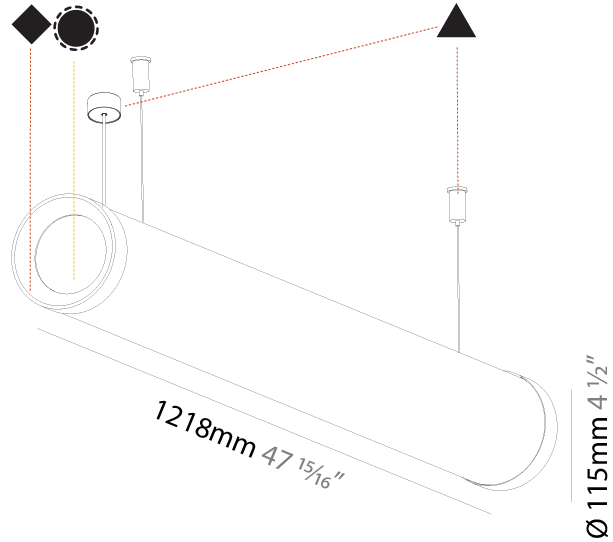

GENERAL

Series: Bunga Plus
Brand: Prolicht
Division: Architectural
Mounting Type: Suspension
Mounting Location: Ceiling
Subcategory: Profile

PHYSICAL

Shape: Cylinder
Length (mm): 1218
Length (in): 47 ¹⁵/₁₆
Width (mm): 115
Width (in): 4 ¹/₂
Height (mm): 115
Height (in): 4 ¹/₂
Max. Overall Height (mm): 2115
Max. Overall Height (in): 83 ¹/₄
Light Distribution: Omnidirectional
Weight (kg): 4.309
Weight (lbs): 9.499
Diffuser: PMMA - Opal
Fixture Finish: SSR / BKV / CWI / CRY / HAB / UFT / ITA / RUA / FTG / MYG / LOD / PUS / FRO / FUP / KIA / POP / BLS / SPG / MEY / GOH / GUM / CHC / COM / ABZ / JAG / OBR / MOS / ROR
Fixture Material: Aluminum
Cable Details: 2000mm or 6000mm Transparent Cable
Upon Request: Cable colour - White / Black / Orange / Red

ELECTRICAL

Lamp Type: LED (Zhaga Standard)
Input Wattage (W): 20
Total Output Wattage (W): 16 / 12.8 (3500K)
Dimming: Non-Dimming / Phase Dimming (120Vac only) / 0-10V Dimming
Driver Included: Yes
Driver Location: Integrated
Driver Type: Constant Current - 120 / 277Vac
Driver Class: Class 2
Input Voltage (V): 120 - 277
Constant Current (MA): 350 / 400 (3500K)

LED

Color Temperature (*K): 3000 / 3500 / 4000
Max. Delivered Lumen (lm): 2210 / 2293 / 2340
CRI: >80 CRI
Lamp Life (hrs): 50000

OPTICAL

RATINGS AND CERTIFICATIONS

Certified By: Certified for North American Standards
IP rating: IP20