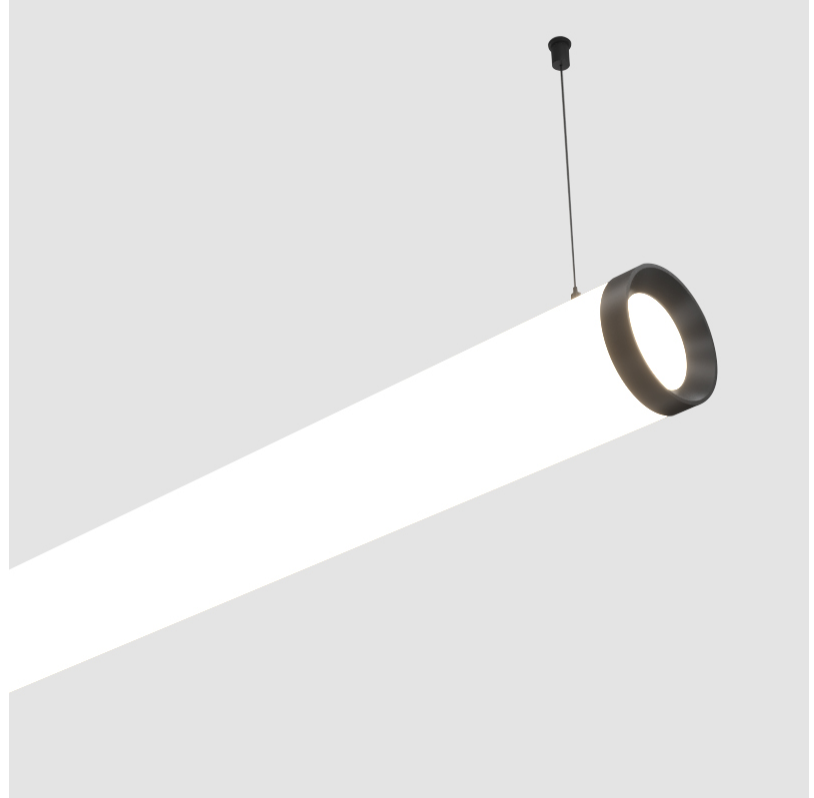

GENERAL

Series: Bunga Plus
Brand: Prolicht
Division: Architectural
Mounting Type: Suspension
Mounting Location: Ceiling
Subcategory: Profile

PHYSICAL

Shape: Cylinder
Length (mm): 1218
Length (in): 47 ¹⁵/₁₆
Width (mm): 115
Width (in): 4 ¹/₂
Height (mm): 115
Height (in): 4 ¹/₂
Max. Overall Height (mm): 2115
Max. Overall Height (in): 83 ¹/₄
Light Distribution: Omnidirectional
Weight (kg): 4.309
Weight (lbs): 9.499
Diffuser: PMMA - Opal
Fixture Finish: SSR / BKV / CWI / CRY / HAB / UFT / ITA / RUA / FTG / MYG / LOD / PUS / FRO / FUP / KIA / POP / BLS / SPG / MEY / GOH / GUM / CHC / COM / ABZ / JAG / OBR / MOS / ROR
Fixture Material: Aluminum
Cable Details: 2000mm or 6000mm Transparent Cable
Upon Request: Cable colour - White / Black / Orange / Red

ELECTRICAL

Lamp Type: LED (Zhaga Standard)
Input Wattage (W): 20
Total Output Wattage (W): 16 / 12.8 (3500K)
Dimming: Non-Dimming / Phase Dimming (120Vac only) / 0-10V Dimming
Driver Included: Yes
Driver Location: Integrated
Driver Type: Constant Current - 120 / 277Vac
Driver Class: Class 2
Input Voltage (V): 120 - 277
Constant Current (MA): 350 / 400 (3500K)

LED

Color Temperature (*K): 3000 / 3500 / 4000
Max. Delivered Lumen (lm): 2210 / 2293 / 2340
CRI: >80 CRI
Lamp Life (hrs): 50000

OPTICAL

RATINGS AND CERTIFICATIONS

Certified By: Certified for North American Standards
IP rating: IP20